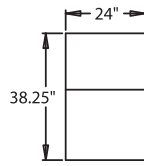

STRAIGHT

3900 - 3-Way, WAW[®], Rec
3901 - 3-Way, WAW[®], PR[®], Rec
H. 41.5" W. 36.5" OD. 38.25"

5200 - Straight Arm RF, WAW[®], TM[®], Rec
5201 - Straight Arm RF, WAW[®], PR[®], Rec
H. 41.5" W. 30.75" OD. 38.25"

5300 - Straight Arm LF, WAW[®], TM[®], Rec
5301 - Straight Arm LF, WAW[®], PR[®], Rec
H. 41.5" W. 30.75" OD. 38.25"

5400 - Armless, WAW[®], TM[®], Rec
5401 - Armless, WAW[®], PR[®], Rec
H. 41.5" W. 24.5" OD. 38.25"

WAW[®] = Wallaway
TM[®] = Touch Motion
PR[®] = Power Recline
Rec = Recliner
LF = Left Facing
RF = Right Facing

CURVED

5440 - RF Wedge Arm, WAW[®], TM[®], Rec
5441 - RF Wedge Arm, WAW[®], PR[®], Rec
H. 41.5" W. 35.25" OD. 38.25"

41.5" BACK HEIGHT

3900 RECLINER
3901 POWER

5300 LF ARM
RECLINER
5301 POWER

4022
CONSOLE

5400 ARMLESS
RECLINER
5401 POWER

5440 ARMLESS
CONSOLE RF
5441 POWER

5200 RF ARM
RECLINER
5201 POWER

65.25"
WALL
SPACE