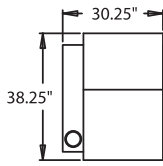

5300 - Straight Arm LF, WAW[®], TM[®], Rec
5301 - Straight Arm LF, WAW[®], PR[®], Rec
H. 41.5" W. 30.75" OD. 38.25"

5400 - Armless, WAW[®], TM[®], Rec
5401 - Armless, WAW[®], PR[®], Rec
H. 41.5" W. 24.5" OD. 38.25"

WAW[®] = Wallaway
TM[®] = Touch Motion
PR[®] = Power Recline
Rec = Recliner
LF = Left Facing
RF = Right Facing

CURVED

5440 - RF Wedge Arm, WAW[®], TM[®], Rec
5441 - RF Wedge Arm, WAW[®], PR[®], Rec
H. 41.5" W. 35.25" OD. 38.25"

4022 - Wedge Arm
H. 26.25" W. 10.75" OD. 32"

upsable
Home Theater

Available in fabric, suede, vinyl, leather and LeatherPlus*.

*LeatherPlus combines leather and vinyl for value and comfort.

Specifications accurate at time of printing.
 Specifications are subject to change without notification.
 Revised 5/09.

41.5" BACK HEIGHT

3900 RECLINER
3901 POWER

5300 LF ARM
RECLINER
5301 POWER

4022
CONSOLE

5400 ARMLESS
RECLINER
5401 POWER

5440 ARMLESS
CONSOLE RF
5441 POWER

5200 RF ARM
RECLINER
5201 POWER

65.25"
WALL
SPACE