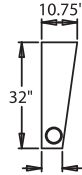

5300 - Straight Arm LF, WAW[®], TM[®], Rec
5301 - Straight Arm LF, WAW[®], PR[®], Rec
H. 41.5" W. 30.75" OD. 38.25"

5400 - Armless, WAW[®], TM[®], Rec
5401 - Armless, WAW[®], PR[®], Rec
H. 41.5" W. 24.5" OD. 38.25"

WAW[®] = Wallaway
TM[®] = Touch Motion
PR[®] = Power Recline
Rec = Recliner
LF = Left Facing
RF = Right Facing

CURVED

5440 - RF Wedge Arm, WAW[®], TM[®], Rec
5441 - RF Wedge Arm, WAW[®], PR[®], Rec
H. 41.5" W. 35.25" OD. 38.25"

4022 - Wedge Arm
H. 26.25" W. 10.75" OD. 32"

upsable
Home Theater

Available in fabric, suede, vinyl, leather and LeatherPlus*.

*LeatherPlus combines leather and vinyl for value and comfort.

Specifications accurate at time of printing.
 Specifications are subject to change without notification.
 Revised 5/09.

41.5" BACK HEIGHT

3900 RECLINER
3901 POWER

5300 LF ARM
RECLINER
5301 POWER

4022
CONSOLE

5400 ARMLESS
RECLINER
5401 POWER

5440 ARMLESS
CONSOLE RF
5441 POWER

5200 RF ARM
RECLINER
5201 POWER

65.25"
WALL
SPACE