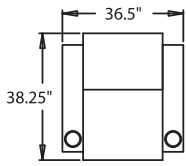

5300 - Straight Arm LF, WAW[®], TM[®], Rec
5301 - Straight Arm LF, WAW[®], PR[®], Rec
H. 41.5" W. 30.75" OD. 38.25"

5400 - Armless, WAW[®], TM[®], Rec
5401 - Armless, WAW[®], PR[®], Rec
H. 41.5" W. 24.5" OD. 38.25"

WAW[®] = Wallaway
TM[®] = Touch Motion
PR[®] = Power Recline
Rec = Recliner
LF = Left Facing
RF = Right Facing

CURVED

5440 - RF Wedge Arm, WAW[®], TM[®], Rec
5441 - RF Wedge Arm, WAW[®], PR[®], Rec
H. 41.5" W. 35.25" OD. 38.25"

4022 - Wedge Arm
H. 26.25" W. 10.75" OD. 32"

upsable
Home Theater

Available in fabric, suede, vinyl, leather and LeatherPlus*.

*LeatherPlus combines leather and vinyl for value and comfort.

Specifications accurate at time of printing.
 Specifications are subject to change without notification.
 Revised 5/09.

41.5" BACK HEIGHT

3900 RECLINER
3901 POWER

5300 LF ARM
RECLINER
5301 POWER

4022
CONSOLE

5400 ARMLESS
RECLINER
5401 POWER

5440 ARMLESS
CONSOLE RF
5441 POWER

5200 RF ARM
RECLINER
5201 POWER

65.25"
WALL
SPACE