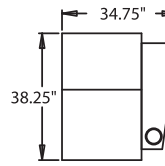

5300 - Straight Arm LF, WAW[®], TM[®], Rec
5301 - Straight Arm LF, WAW[®], PR[®], Rec
H. 41.5" W. 30.75" OD. 38.25"

5400 - Armless, WAW[®], TM[®], Rec
5401 - Armless, WAW[®], PR[®], Rec
H. 41.5" W. 24.5" OD. 38.25"

4022 - Wedge Arm
H. 26.25" W. 10.75" OD. 32"

upsable
Home Theater

Available in fabric, suede, vinyl, leather and LeatherPlus*.

*LeatherPlus combines leather and vinyl for value and comfort.

Specifications accurate at time of printing.
 Specifications are subject to change without notification.
 Revised 5/09.

41.5" BACK HEIGHT

3900 RECLINER
3901 POWER

5300 LF ARM
RECLINER
5301 POWER

4022
CONSOLE

5400 ARMLESS
RECLINER
5401 POWER

5440 ARMLESS
CONSOLE RF
5441 POWER

5200 RF ARM
RECLINER
5201 POWER

65.25"
WALL
SPACE